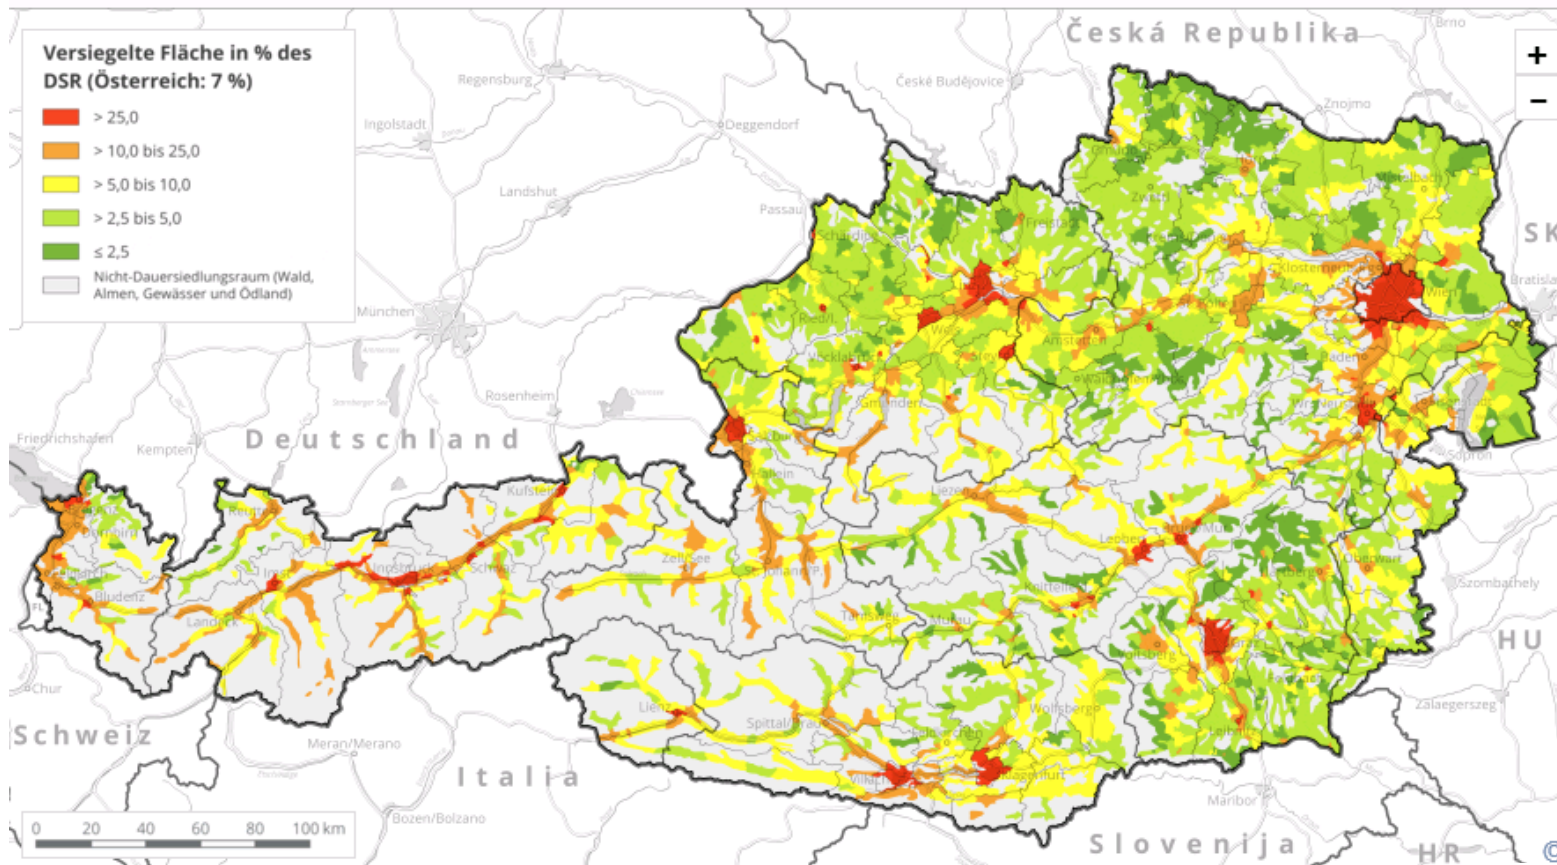

# Austria – Soil sealing map on basis of Copernicus data

Anteil der versiegelten Fläche am Dauersiedlungsraum 2012 (gem. Copernicus-Programm)

Sealed area as % of the permanent settlement area

<http://www.oerok-atlas.at/#indicator/61>