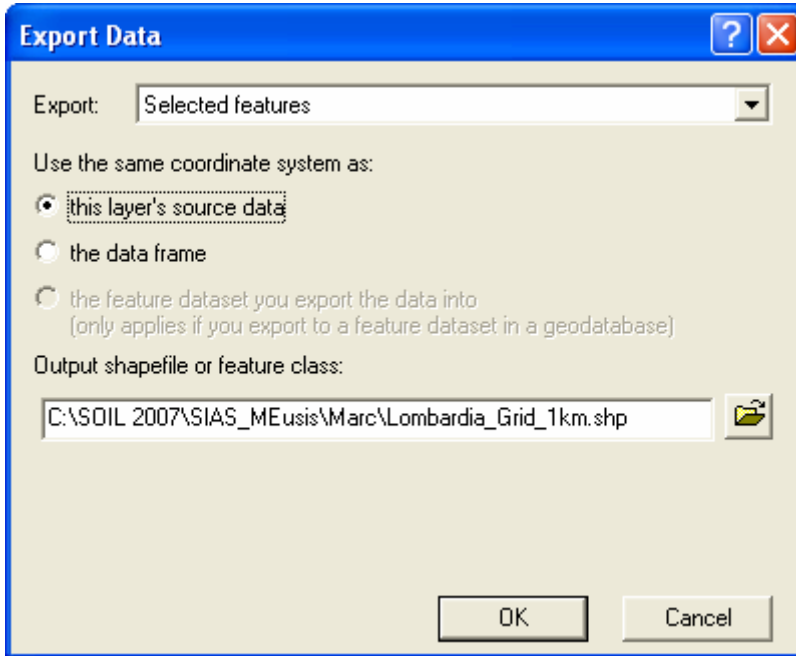

Step 4: Right Click on the "grid_italy_etrslaea_1k" Layer and then "Data" → "Export Data" :