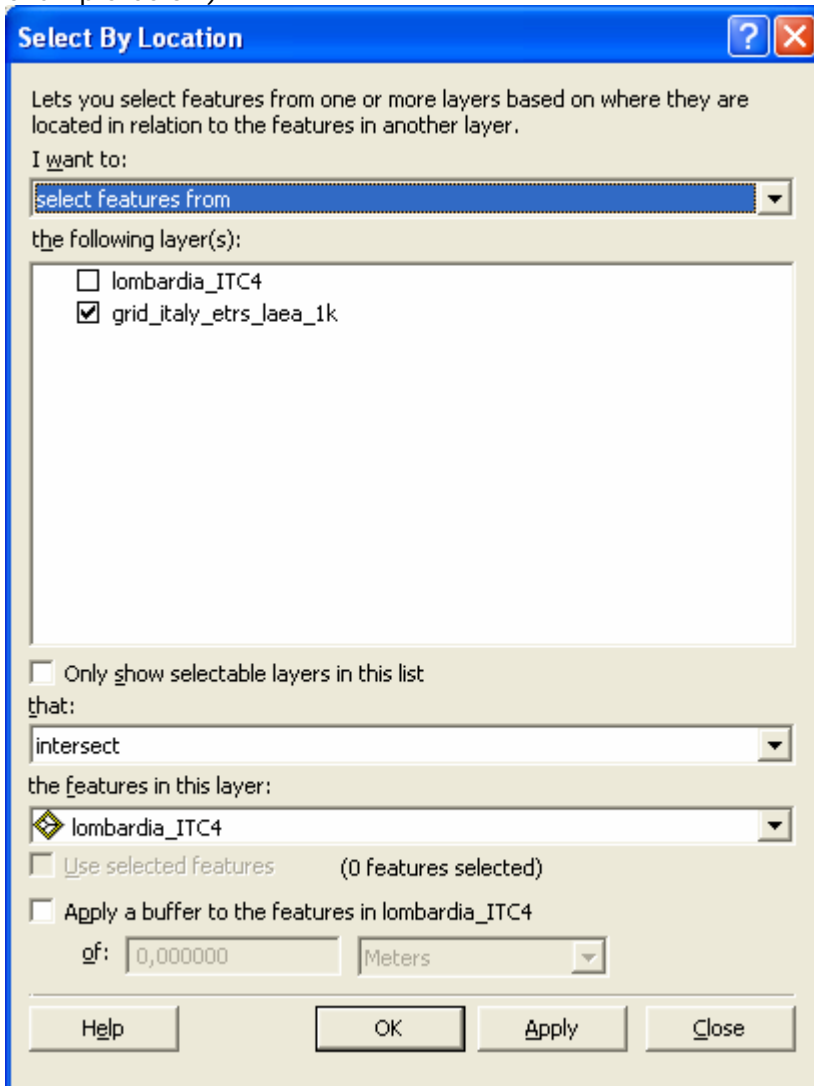

**Step 2:** Open the shape file of your Region (over the shape file of the whole Country Grid). In this example, we are taking the borders of Lombardy:

In red color are the borders of Lombardy where in gray color are the 1km x 1km reference grid.

**Step 3:** In ArcGIS, click on "Selection" → "Selection by Location": (Please see the example below)

Instead of Intersect, the user may select another Function ("Are completely within", "Contain", etc).

The Attributes of the Lombardy Grid:

The screenshot shows the 'Attributes of Lombardia\_Grid\_1km' table. The table has three columns: FID, Shape, and cell\_id. It lists 35 rows of polygon features with their respective cell IDs. The first row is selected.